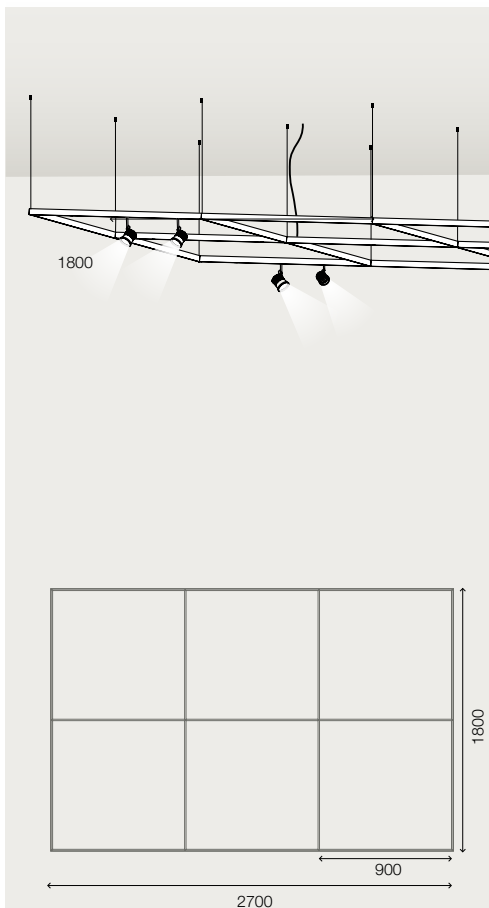

## sphere 2000x3000

project-related luminaire

Ø=2000 mm, height 3000 mm

Sphere consisting of a number of curved sections of track, incl. cable suspensions, power feed with screw contact and cable  
 Standard: the luminaire modules are locked into place on the outer side of the track, plus luminaires and control gear  
 48 V DC, 12.5 A

## square

grid-like matrix structure based on the shape of a square

Each section of the grid structure 900x900 mm

Rectangle with subdivisions, incl. cable suspension or ceiling adapters, power feed with screw contact and cable