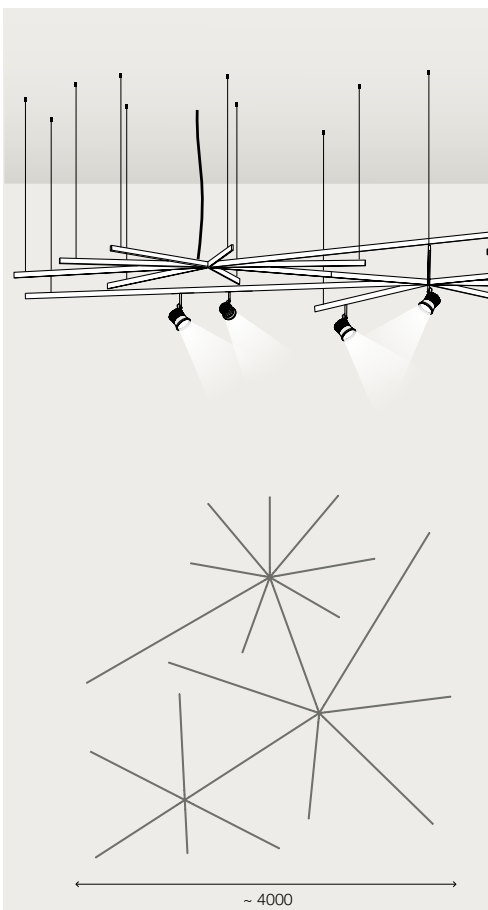

### starry sky

star-shaped chandelier

Ø=4000 mm

Star with a various number of "rays", incl. cable suspension , power feed with screw contact and cable

Standard: the luminaire modules are locked into place on the lower side of the track, plus luminaires and control gear  
48 V DC, 12.5 A

### starry sky

star-shaped project-related luminaire

Ø=4000 mm

Star with a various number of "rays", incl. cable suspension, power feed with screw contact and cable

Standard: the luminaire modules are locked into place on the lower side of the track, plus luminaires and control gear  
48 V DC, 12.5 A