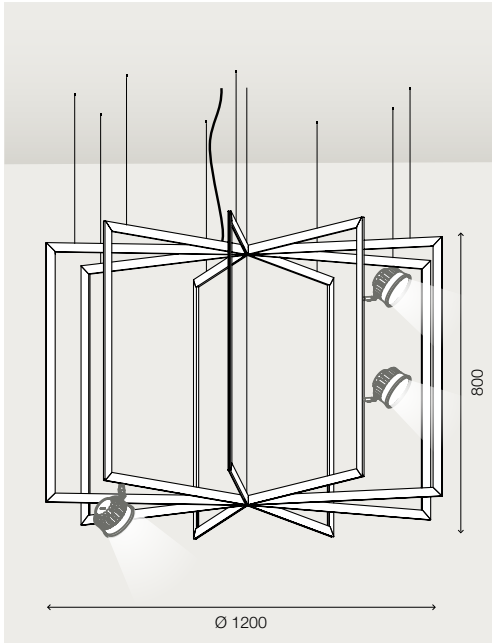

blade wheel 1200x800

pendant luminaire

Ø = 1200 mm, height 800 mm

Wheel consisting of a number of sections of track, incl. cable suspensions, power feed with screw contact and cable.

Standard: the luminaire modules are locked into place on the outer side of the track, plus luminaires and control gear.

Other dimensions for the same price, if height and diameter do not exceed 2000 mm.
48 V DC, 12.5 A

example with 9 rays

colour

€ Euro

9

- ☐ alumatt
- ☐ white
- ☐ black

5.100,00