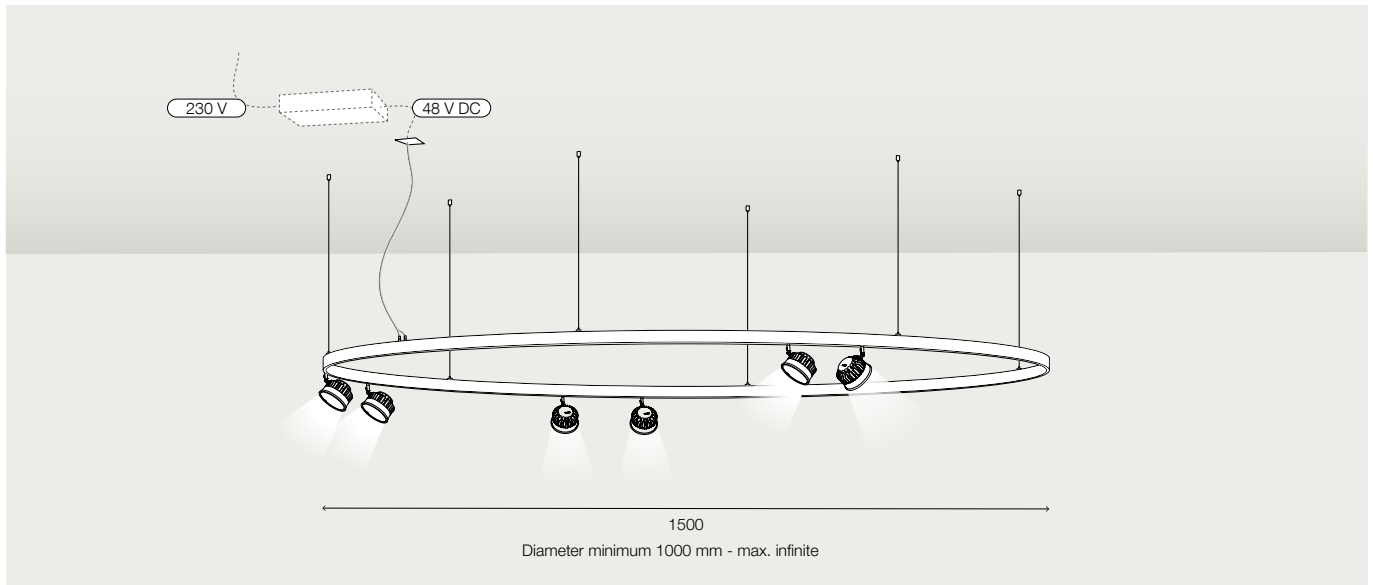

pend48 tracks with fabric cable pricing example

Set incl. pendant tracks, control gear and accessories

- pendant tracks , bent
- 1 power feed
- 6 cable suspensions
- linear connector
- MW I 150 DC control gear for recessed mounting (150 W, LWH 288 x 68 x 39 mm)
- flush-mounted ceiling box for cable feed
- connecting wire

colour of track   € Euro

- ☐ alumatt   1.697,00*
- ☐ white
- ☐ black

*Note: Rondo48 is manufactured on a project basis, therefore a lower dealer discount applies.

spots

Casambi lighting control, beam angle 36° and colour temperature 2700 K.
The spotlights listed here all share the same features.

The regular price list, featuring a comprehensive product lineup of lights starting from page 57, provides detailed information on various light technical properties. This is where you can make the perfect selection for your customer based on their preferences. Accessories such as shades and Snap filters for lights with the Snap System are also available.

	article no	Rondo48	Pend48	number of luminaires		
			Ceiling48 In48	1	3	5
Ninety-Five S	48-31151-442	●	●	493,00	1.479,00	2.465,00
Fifty S	48-21151-431		●	479,00	1.437,00	2.395,00
Fifty XS	48-21251-431		●	479,00	1.437,00	2.395,00
Thirty-Five S	48-11151-412		●	468,00	1.404,00	2.340,00
Thirty-Five XS	48-11251-412		●	468,00	1.404,00	2.340,00