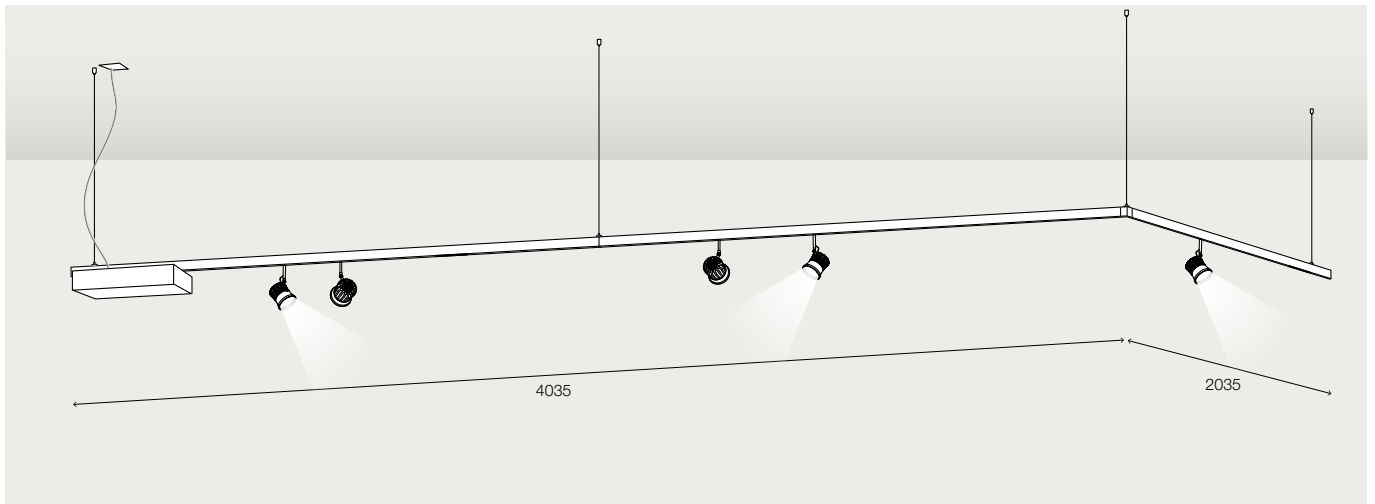

pend48 tracks pricing example 4

Set incl. pendant track, control gear and accessories

- 3 pendant tracks (L=6000 mm)
- 1 angle connector 90°, conductive, with cord
- 1 linear connector, conductive, with cord
- 2 cable suspensions
- power supply unit (Bigbox Pend48I 150) incorporated into a design housing (48 V DC)
- recessed canopy
- lv stranded cable 1500 mm silver transparent

colour of track   € Euro

- alumatt   1.407,00
- white
- black

spots

Casambi lighting control, beam angle 36° and colour temperature 2700 K.
The spotlights listed here all share the same features.

The regular price list, featuring a comprehensive product lineup of lights starting from page 57, provides detailed information on various light technical properties. This is where you can make the perfect selection for your customer based on their preferences. Accessories such as shades and Snap filters for lights with the Snap System are also available.

	article no	Wall48	Pend48	Ceiling48	In48	number of luminaires		
						1	3	5
Ninety-Five S	48-31151-442		●	●	●	493,00	1.479,00	2.465,00
Fifty S	48-21151-431		●	●	●	479,00	1.437,00	2.395,00
Fifty XS	48-21251-431		●	●	●	479,00	1.437,00	2.395,00
Thirty-Five S	48-11151-412		●	●	●	468,00	1.404,00	2.340,00
Thirty-Five XS	48-11251-412		●	●	●	468,00	1.404,00	2.340,00