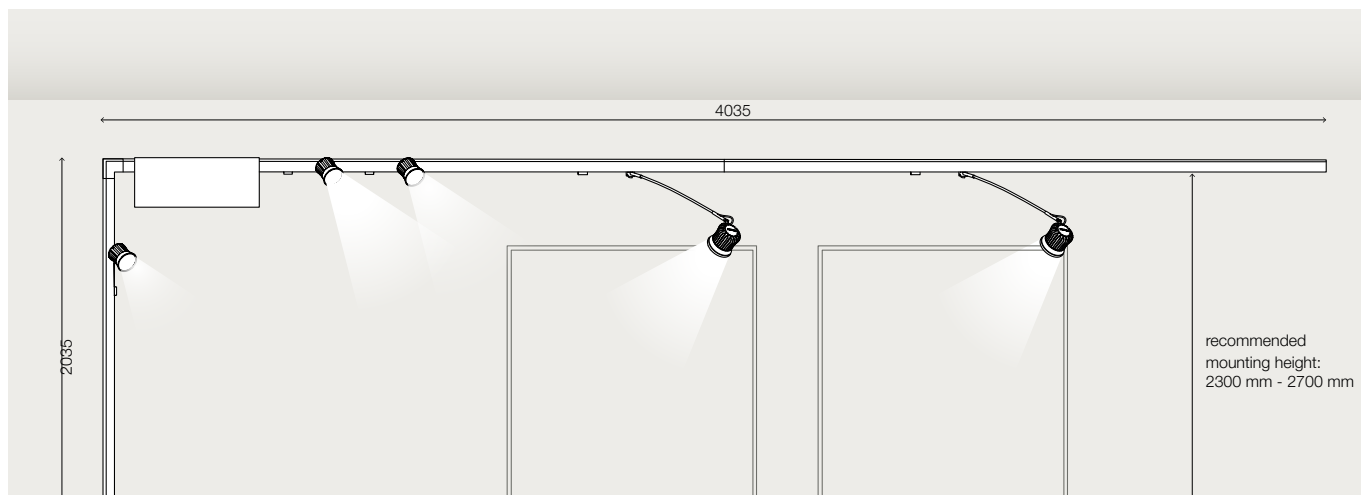

wall48 tracks pricing example 2

Set incl. wall track, power supply unit and accessories

- 3 wall tracks (L=6000 mm)
- 1 angle connector 90° on inside, conductive, horizontal in vertical
- 1 linear connector, conductive
- power supply unit (Bigbox Wall48I 150) incorporated into a design housing (48 V DC).
- The 230 V connection is at the same height as the track.

colour of track   € Euro

- ☐ alumatt   1.252,00
- ☐ white
- ☒ black

picture lights & spots

Casambi lighting control, beam angle 36° and colour temperature 2700 K.
The spotlights listed here all share the same features.

The regular price list, featuring a comprehensive product lineup of lights starting from page 57, provides detailed information on various light technical properties. This is where you can make the perfect selection for your customer based on their preferences. Accessories such as shades and Snap filters for lights with the Snap System are also available.

	article no.	Wall48	Pend48	Ceiling48	In48	number of luminaires		
						1	3	5
Ninety-Five side S	48-32151-442	●				493,00	1.479,00	2.465,00
Fifty XS	48-21251-431	●				479,00	1.437,00	2.395,00
Fifty side S	48-22151-431	●				479,00	1.437,00	2.395,00
Fifty side L	48-22351-431	●			●	505,00	1.515,00	2.525,00
Thirty-Five XS	48-11251-412	●				468,00	1.404,00	2.340,00
Thirty-Five side S	48-12151-412	●				468,00	1.404,00	2.340,00
Thirty-Five side L	48-12451-412	●			●	493,00	1.479,00	2.465,00