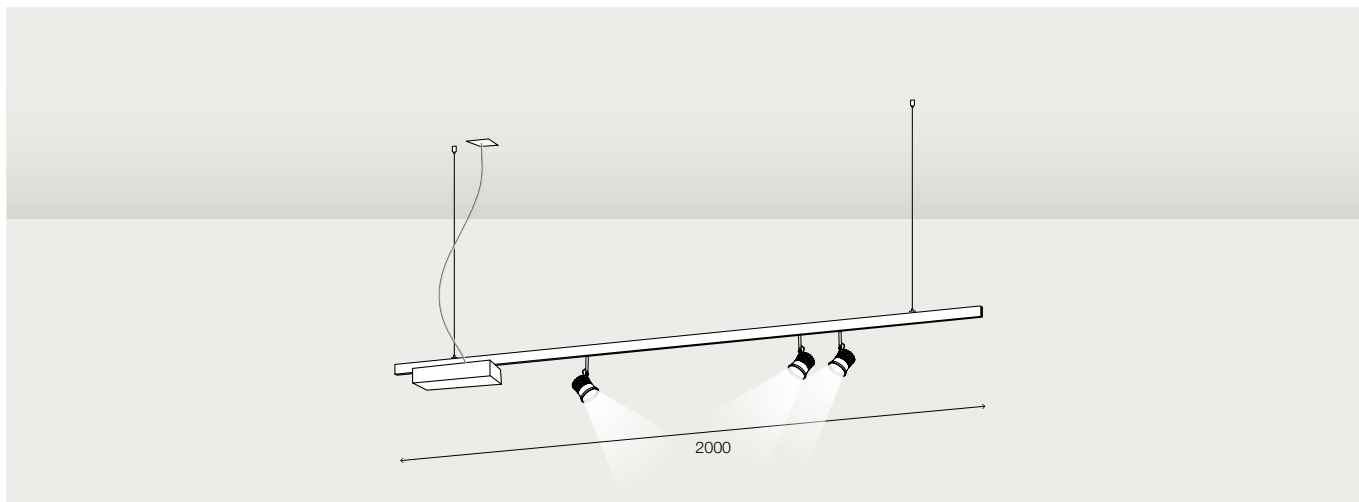

pend48 tracks pricing example 3

Set incl. pendant track, control gear and accessories

- 1 pendant track (L=2000 mm)
- 2 cable suspensions
- power supply unit (Box Pend48190) incorporated into a design housing (48 V DC)
- recessed canopy
- lv stranded cable 1500 mm silver transparent

colour of track   € Euro

- ☐ alumatt   754,00
- ☐ white
- ☐ black

spots

Casambi lighting control, beam angle 36° and colour temperature 2700 K.
The spotlights listed here all share the same features.

The regular price list, featuring a comprehensive product lineup of lights starting from page 57, provides detailed information on various light technical properties. This is where you can make the perfect selection for your customer based on their preferences. Accessories such as shades and Snap filters for lights with the Snap System are also available.

	article no	Wall48	Pend48	Ceiling48	In48	number of luminaires		
						1	3	5
Ninety-Five S	48-31151-442		●	●	●	493,00	1.479,00	
Fifty S	48-21151-431		●	●	●	479,00	1.437,00	2.395,00
Fifty XS	48-21251-431		●	●	●	479,00	1.437,00	2.395,00
Thirty-Five S	48-11151-412		●	●	●	468,00	1.404,00	2.340,00
Thirty-Five XS	48-11251-412		●	●	●	468,00	1.404,00	2.340,00