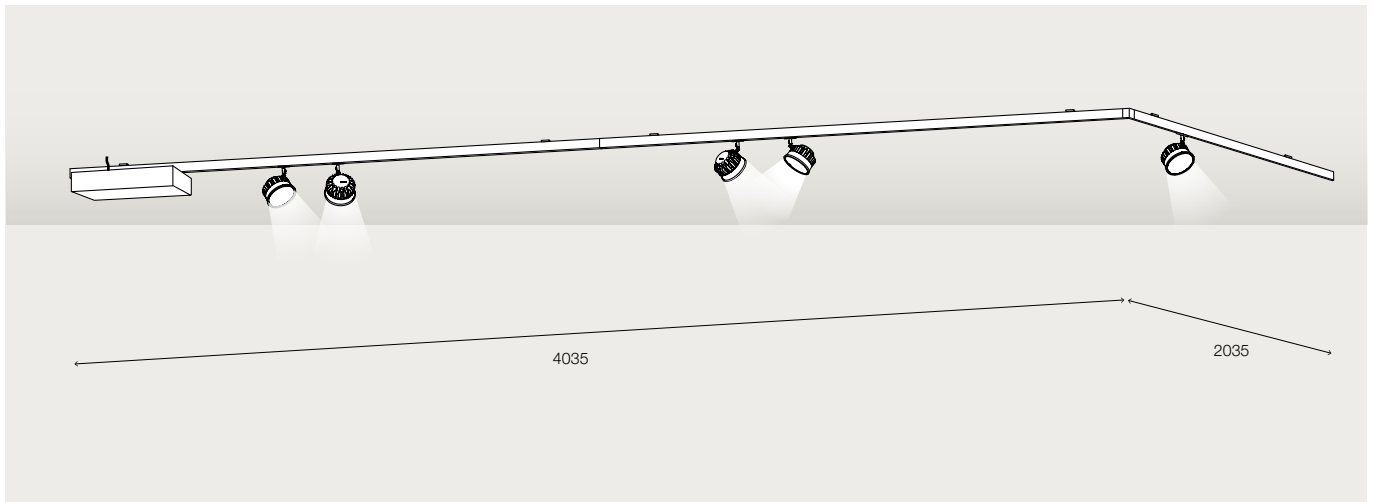

ceiling48 tracks pricing example 6

Set incl. ceiling tracks, control gear and accessories

- 3 pendant tracks (L=6000 mm)
- 1 angle connector 90°, conductive
- 1 linear connector, conductive
- 3 mounting sets standard
- power supply unit (Bigbox Ceiling48I150) incorporated into a design housing (48 V DC)
- lv stranded cable 1500 mm

colour of track   € Euro

- ☐ alumatt   1.255,00
- ☐ white
- ☒ black

spots

Casambi lighting control, beam angle 36° and colour temperature 2700 K.
The spotlights listed here all share the same features.

The regular price list, featuring a comprehensive product lineup of lights starting from page 57, provides detailed information on various light technical properties. This is where you can make the perfect selection for your customer based on their preferences. Accessories such as shades and Snap filters for lights with the Snap System are also available.

	article no	Wall48	Pend48	Ceiling48	In48	number of luminaires		
						1	3	5
Ninety-Five S	48-31151-442		●	●	●	493,00	1.479,00	2.465,00
Fifty S	48-21151-431		●	●	●	479,00	1.437,00	2.395,00
Fifty XS	48-21251-431		●	●	●	479,00	1.437,00	2.395,00
Thirty-Five S	48-11151-412		●	●	●	468,00	1.404,00	2.340,00
Thirty-Five XS	48-11251-412		●	●	●	468,00	1.404,00	2.340,00

All technical data and prices quoted refer to the status quo when the price list was put together. Given that developments are part of a continuing process, all data provided is also subject to change.