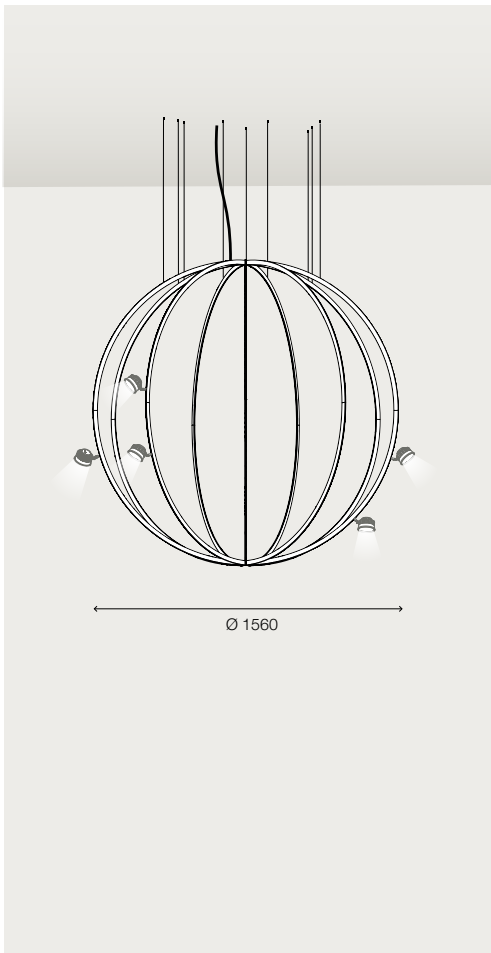

sphere 1500

project-related luminaire, sphere-shaped

Ø = 1500 mm

Sphere consisting of a number of curved sections of track, incl. cable suspensions, power feed with screw contact and cable
Standard: the luminaire modules are locked into place on the outer side of the track, plus luminaires and control gear
48 V DC, 12.5 A

example with 9 rays

colour

- ☐ alumatt
- ☐ white
- ☐ black

€ Euro

7.385,00