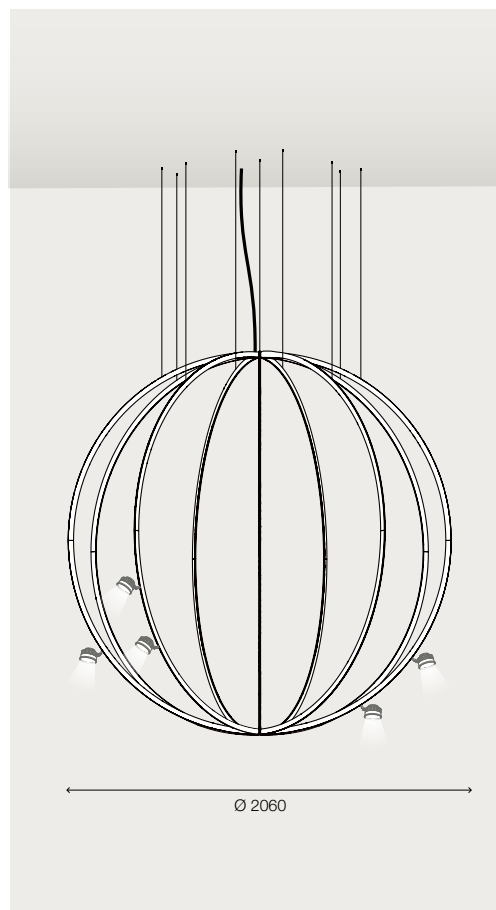

## blade wheel 350x3300

pendant luminaire

Ø = 350 mm, height 3300 mm

Wheel consisting of a number of sections of track, incl. cable suspensions, power feed with screw contact and cable.

Standard: the luminaire modules are locked into place on the outer side of the track, plus luminaires and control gear. Other dimensions for the same price, if height and diameter do not exceed 4000 mm.

## sphere 1500

project-related luminaire, sphere-shaped

Ø = 1500 mm

Sphere consisting of a number of curved sections of track, incl. cable suspensions, power feed with screw contact and cable  
Standard: the luminaire modules are locked into place on the outer side of the track, plus luminaires and control gear  
48 V DC, 12.5 A

## sphere 2000

project-related luminaire, sphere-shaped

Ø = 2000 mm

Sphere consisting of a number of curved sections of track, incl. cable suspensions, power feed with screw contact and cable standard: the luminaire modules are locked into place on the outer side of the track, plus luminaires and control gear  
48 V DC, 12.5 A

## sphere 2000x3000

project-related luminaire

Ø=2000 mm, height 3000 mm

Sphere consisting of a number of curved sections of track, incl. cable suspensions, power feed with screw contact and cable  
 Standard: the luminaire modules are locked into place on the outer side of the track, plus luminaires and control gear  
 48 V DC, 12.5 A