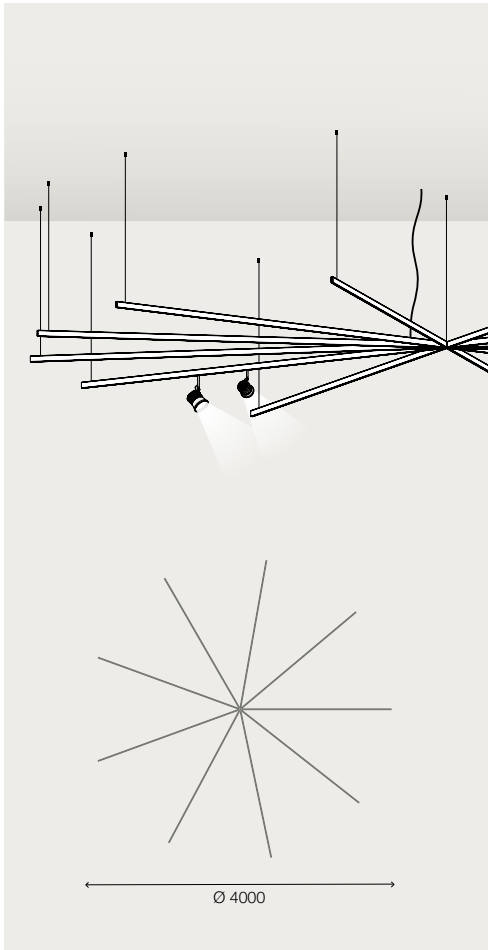

starry sky

star-shaped chandelier

Ø=4000 mm

Star with a various number of "rays", incl. cable suspension , power feed with screw contact and cable

Standard: the luminaire modules are locked into place on the lower side of the track, plus luminaires and control gear
48 V DC, 12.5 A

example with 9 rays

colour

€ Euro

- ☐ alumatt
- ☐ white
- ☐ black

2.559,00

Design: buschfeld Design