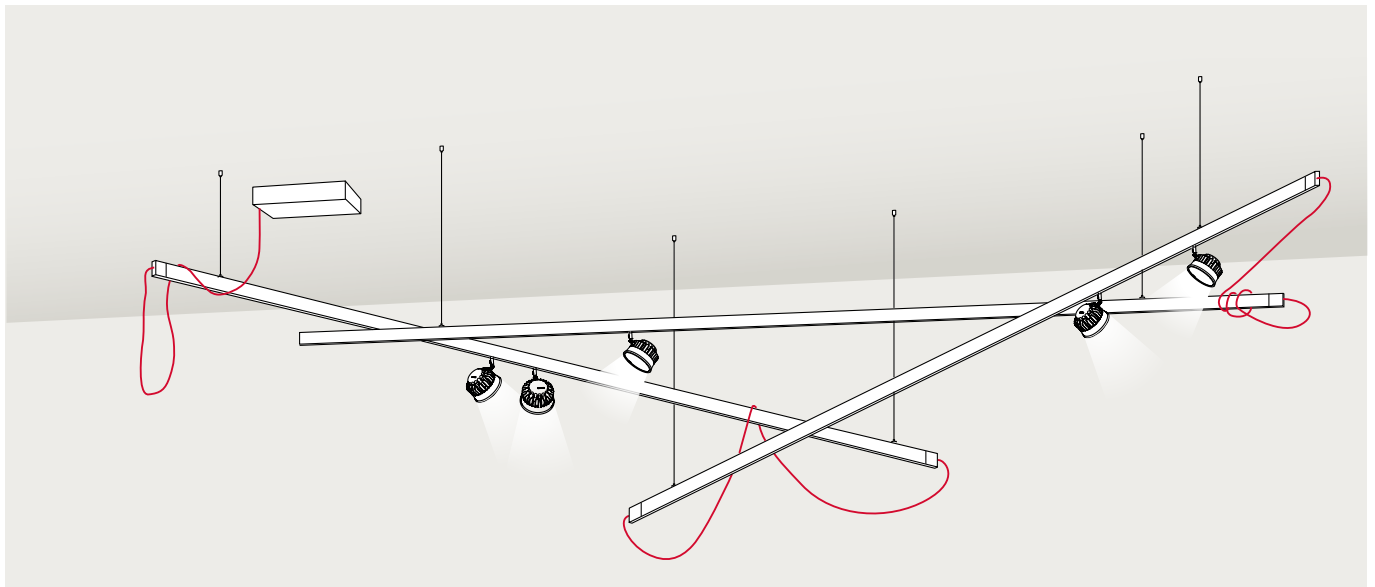

pend48 tracks with fabric cable pricing example

Set incl. pendant tracks, control gear and accessories

- 3 pendant tracks (L=2000 mm each)
- 1 power feed at end with fabric cable (L=2000 mm)
- 2 connecting cables (L=1500 mm) with 2 power feeds at end axial
- 6 cable suspensions
- control gear (Bigbox Pend48 I 150) in design housing (48 V DC) with fixtures for ceiling

colour of track   € Euro

- ☐ alumatt   1.925,50
- ☐ white
- ☐ black

spots

Casambi lighting control, beam angle 36° and colour temperature 2700 K.
The spotlights listed here all share the same features.

The regular price list, featuring a comprehensive product lineup of lights starting from page 57, provides detailed information on various light technical properties. This is where you can make the perfect selection for your customer based on their preferences. Accessories such as shades and Snap filters for lights with the Snap System are also available.

	article no	Wall48	Pend48	Ceiling48	In48	number of luminaires		
						1	3	5
Ninety-Five S	48-31151-442		●	●	●	493,00	1.479,00	2.465,00
Fifty S	48-21151-431		●	●	●	479,00	1.437,00	2.395,00
Fifty XS	48-21251-431		●	●	●	479,00	1.437,00	2.395,00
Thirty-Five S	48-11151-412		●	●	●	468,00	1.404,00	2.340,00
Thirty-Five XS	48-11251-412		●	●	●	468,00	1.404,00	2.340,00

All prices are recommended sales prices + VAT. Dimensions are quoted in millimetres, unless otherwise stated.