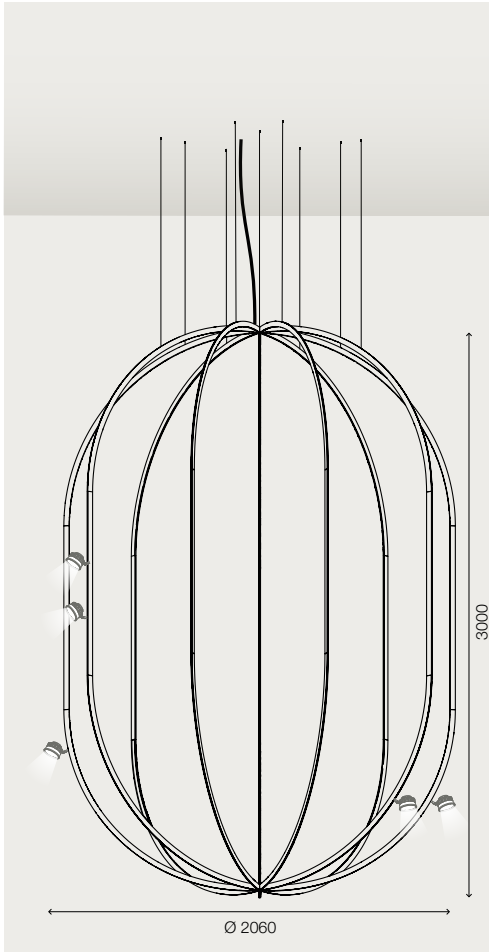

## blade wheel 350x3300

pendant luminaire

Ø = 350 mm, height 3300 mm

Wheel consisting of a number of sections of track, incl. cable suspensions, power feed with screw contact and cable.

Standard: the luminaire modules are locked into place on the outer side of the track, plus luminaires and control gear. Other dimensions for the same price, if height and diameter do not exceed 4000 mm.

## sphere 1500

project-related luminaire, sphere-shaped

Ø = 1500 mm

Sphere consisting of a number of curved sections of track, incl. cable suspensions, power feed with screw contact and cable  
Standard: the luminaire modules are locked into place on the outer side of the track, plus luminaires and control gear  
48 V DC, 12.5 A

## sphere 2000

project-related luminaire, sphere-shaped

Ø = 2000 mm

Sphere consisting of a number of curved sections of track, incl. cable suspensions, power feed with screw contact and cable standard: the luminaire modules are locked into place on the outer side of the track, plus luminaires and control gear  
48 V DC, 12.5 A

## sphere 2000x3000

project-related luminaire

Ø=2000 mm, height 3000 mm

Sphere consisting of a number of curved sections of track, incl. cable suspensions, power feed with screw contact and cable  
 Standard: the luminaire modules are locked into place on the outer side of the track, plus luminaires and control gear  
 48 V DC, 12.5 A