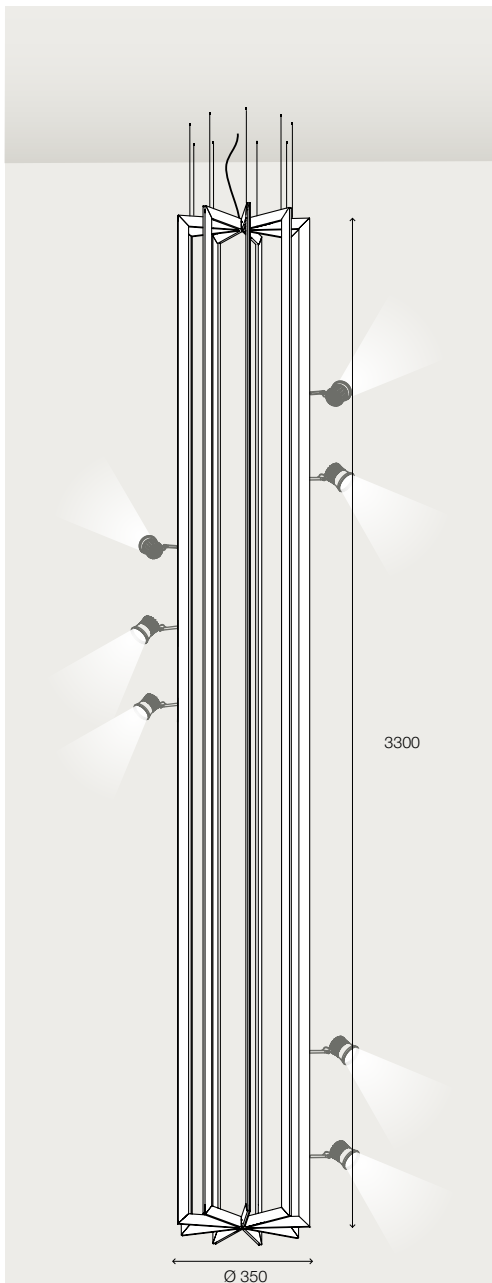

## blade wheel 1200x800

pendant luminaire

Ø = 1200 mm, height 800 mm

Wheel consisting of a number of sections of track, incl. cable suspensions, power feed with screw contact and cable.

Standard: the luminaire modules are locked into place on the outer side of the track, plus luminaires and control gear.

Other dimensions for the same price, if height and diameter do not exceed 2000 mm.  
48 V DC, 12.5 A

example with 9 rays

colour

€ Euro

9

- alumatt
- white
- black

5.100,00

## blade wheel 350x3300

pendant luminaire

Ø = 350 mm, height 3300 mm

Wheel consisting of a number of sections of track, incl. cable suspensions, power feed with screw contact and cable.

Standard: the luminaire modules are locked into place on the outer side of the track, plus luminaires and control gear. Other dimensions for the same price, if height and diameter do not exceed 4000 mm.

## sphere 2000

project-related luminaire, sphere-shaped

Ø = 2000 mm

Sphere consisting of a number of curved sections of track, incl. cable suspensions, power feed with screw contact and cable standard: the luminaire modules are locked into place on the outer side of the track, plus luminaires and control gear  
48 V DC, 12.5 A