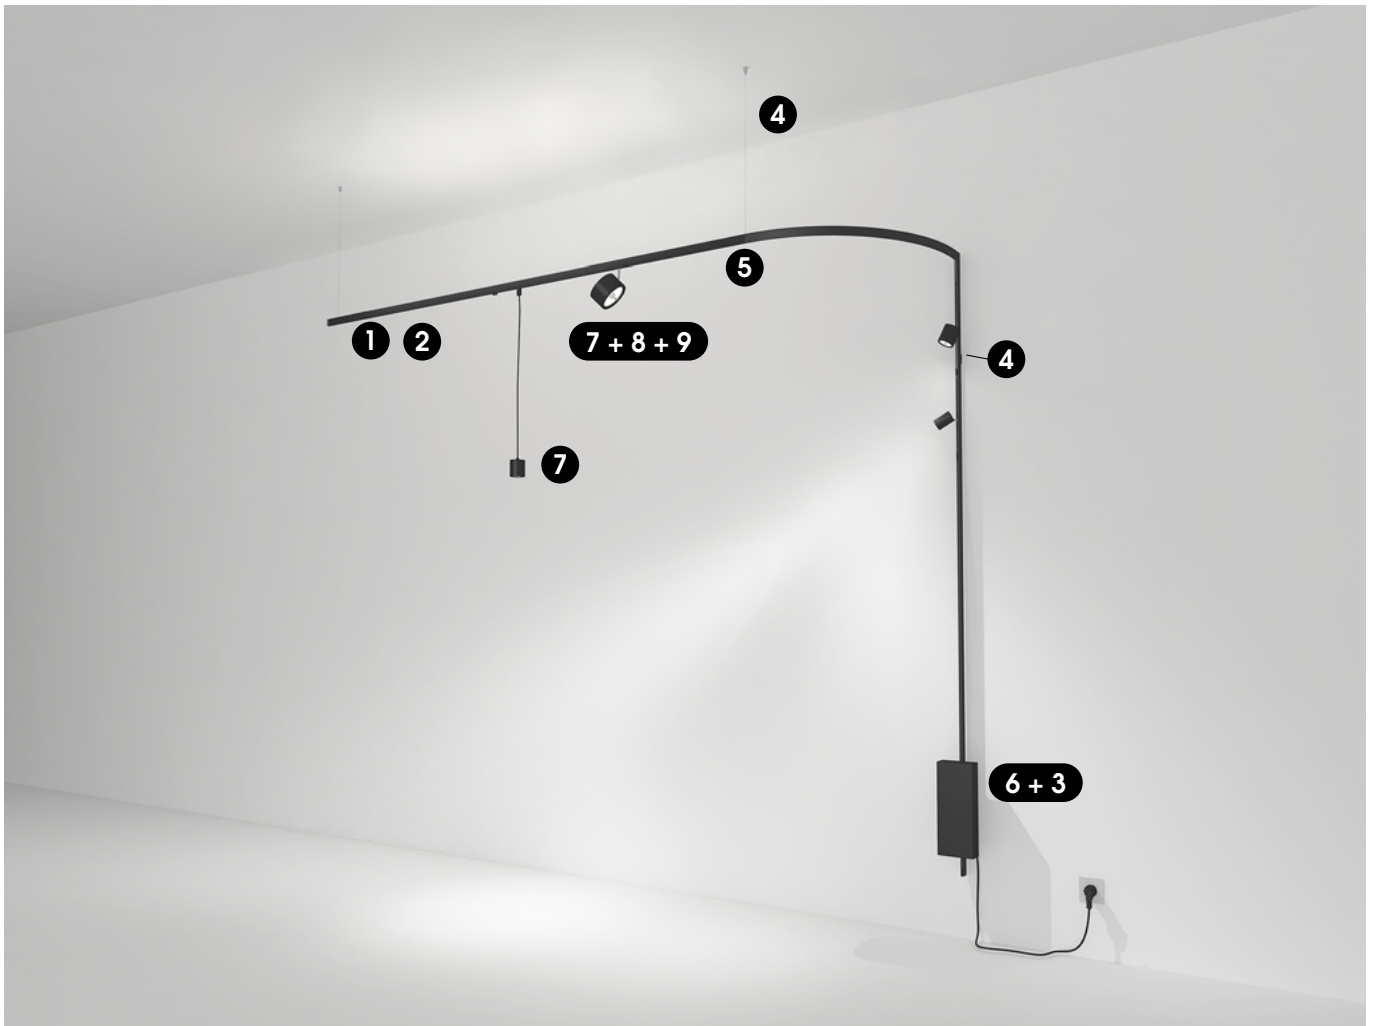

Checklist

Order checklist for a Buschfeld Sense System, 48 Volt with lighting control.

- **1 Track structure**
  Determine the fastening and the course of the lighting tracks. System combinations are possible, 3-dimensional tracks, arch elements, as well as T-, cross and star connectors can be used.

Top view or side view: With a sketch, you help us to better understand your lighting concept. Step by step we can clarify open questions together and get a good overview.

Note: track standard length is 2000 mm; Shortenings are possible on-site or on order.

- **2 Track colour / surface**
  Standard colors: alumatt, black, white, bronze
  Special colors are available on request.

- **3 Power feed (48 V)**
  For the power supply with 48 volts, we offer different possibilities of feeding: In a long track or a small separate component. The specific choice of power supply is necessary if your planning provides for a equipment that is not installed directly on the track.

You can find more information on our website. Click on the links.

Concept behind the walls track: Wall48 (Info / How it works)

Pendant tracks: Pend48 (Info / How it works)

Freestyler (product selection)

Ceiling tracks: Ceiling48 (Info / How it works)

Recessed tracks: In48 (Info / How it works)

Chandelier Rondo48 (Info / How it works)

Freeforms

Individual luminous object / eg. Birds' flight

Standard- and customized colours (Info / How it works)

Power feeds (sample selection)