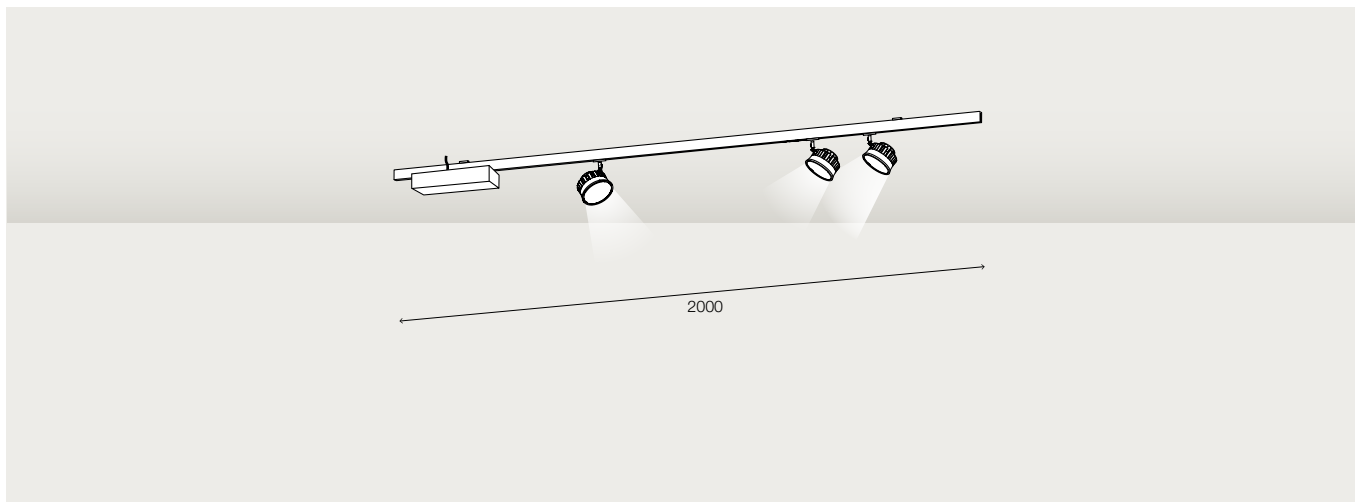

ceiling48 tracks pricing example 5

Set incl. ceiling track, power supply unit and accessories

- 1 ceiling track (L=2000 mm)
- 1 mounting set standard
- power supply unit (Box Ceiling48190) incorporated into a design housing (48 V DC)
- lv stranded cable 1500 mm

colour of track   € Euro

- ☐ alumatt   624,00
- ☐ white
- ☒ black

spots

Casambi lighting control, beam angle 36° and colour temperature 2700 K.
The spotlights listed here all share the same features.

The regular price list, featuring a comprehensive product lineup of lights starting from page 57, provides detailed information on various light technical properties. This is where you can make the perfect selection for your customer based on their preferences. Accessories such as shades and Snap filters for lights with the Snap System are also available.

	article no	Wall48	Pend48	Ceiling48	In48	number of luminaires		
						1	3	5
Ninety-Five S	48-31151-442		●	●	●	493,00	1.479,00	
Fifty S	48-21151-431		●	●	●	479,00	1.437,00	2.395,00
Fifty XS	48-21251-431		●	●	●	479,00	1.437,00	2.395,00
Thirty-Five S	48-11151-412		●	●	●	468,00	1.404,00	2.340,00
Thirty-Five XS	48-11251-412		●	●	●	468,00	1.404,00	2.340,00

All prices are recommended sales prices + VAT. Dimensions are quoted in millimetres, unless otherwise stated.