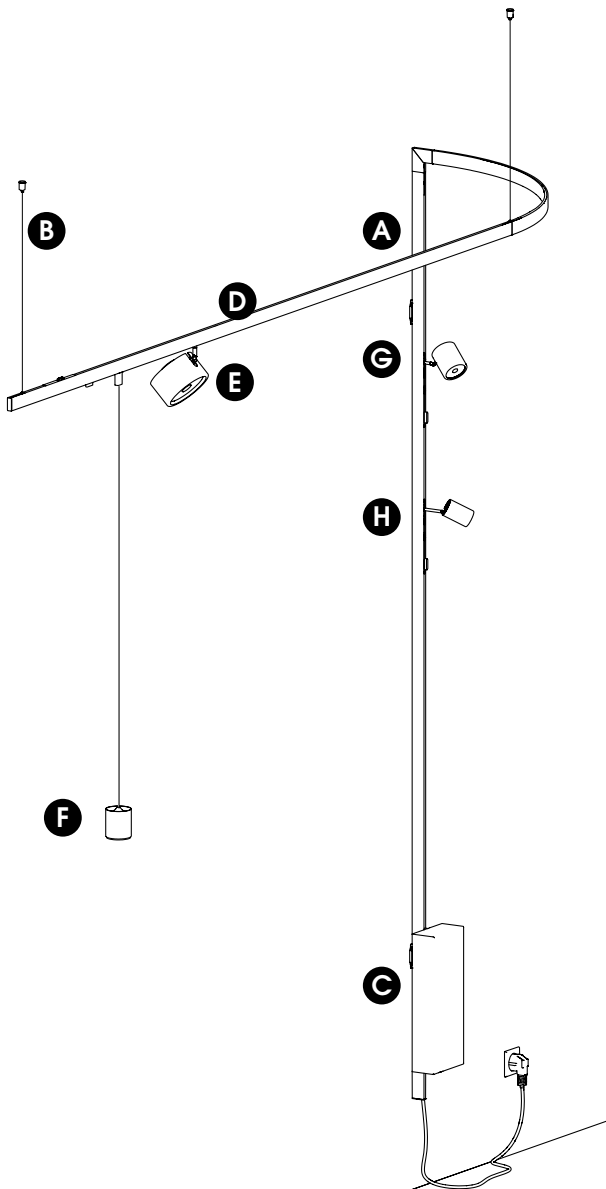

all you need

All You Need comprises a specific selection of tracks and luminaires from the Buschfeld product portfolio. This compilation is finely tuned and showcases the variations of the luminaires and their lighting features.

Please note that 'All You Need' serves exclusively as a showroom sample and cannot be altered in its product selection. A net special price applies.

colour of track	€ Euro
● black	1.995,00*

- **A Track structure**
  Pend48 / Ceiling48 track, black
  - 1 pendant track (L=2000 mm),
  - 1 curved track (R=500 mm)
  - 1 ceiling track (L=2000 mm), vertical
- **B System components**
  - 1 cable suspension (L=1500 mm)
  - 1 linear connector with cable (L=1500 mm)
  - 1 angle connector 90°, conductive, inside (50 mm)
  - 1 mounting set Ceiling tracks, standard black
- **C Control gear**
  - Bigbox Pend/Ceiling48 I 150, power supply for visible mounting, design housing (48 V DC), black, PRI 90-305V | SEC 43-52 V, L 300 x W 120 x H 60 mm | 2,2 kg
  - textile-coated cable (L=2000 mm), black
  - safety plug, black, 3 pole
- **D Led Line**
  uplight module installed in the suspended track
  L=1400 mm, 3000 K, 54 W
  3000 lm/m, 38 W/m, 79 lm/W, Ra 95 mit R9 > 55
  beam angle 120°,
  incl. U-Turn feed and Casambi dimmer pre-installed
- **E Ninety-Five S**
  spotlight with Casambi lighting control
  3000 K, adapter hide, max. 20 W
  beam angle 9° Snap, for Soraa Snap System "Large"
  excellent colour stability, RA95
  with shade Tube95, black
- **F Fifty fix L**
  pendant luminaire with Casambi lighting control
  2700K, adapter hide, max. 15 W
  beam angle 15° Snap, for Soraa Snap System "Small"
  L=1000mm, pendant with cable, black, Ø 2 mm
  excellent colour stability, RA95
  with shade Tube50, black
- **G Fifty XS**
  spotlight with Casambi lighting control
  Dim-To-Warm 1800 K- 3000K, adapter hide, max. 15 W
  beam angle 15° Snap, for Soraa Snap System "Small"
  excellent colour stability, RA90
  with shade Tube50, black
- **H Thirty-Five XS**
  spotlight with Casambi lighting control
  2700K, adapter hide, max. 8,8 W
  beam angle 36°
  excellent colour stability, RA95
  with shade Tube35, black

I Samples